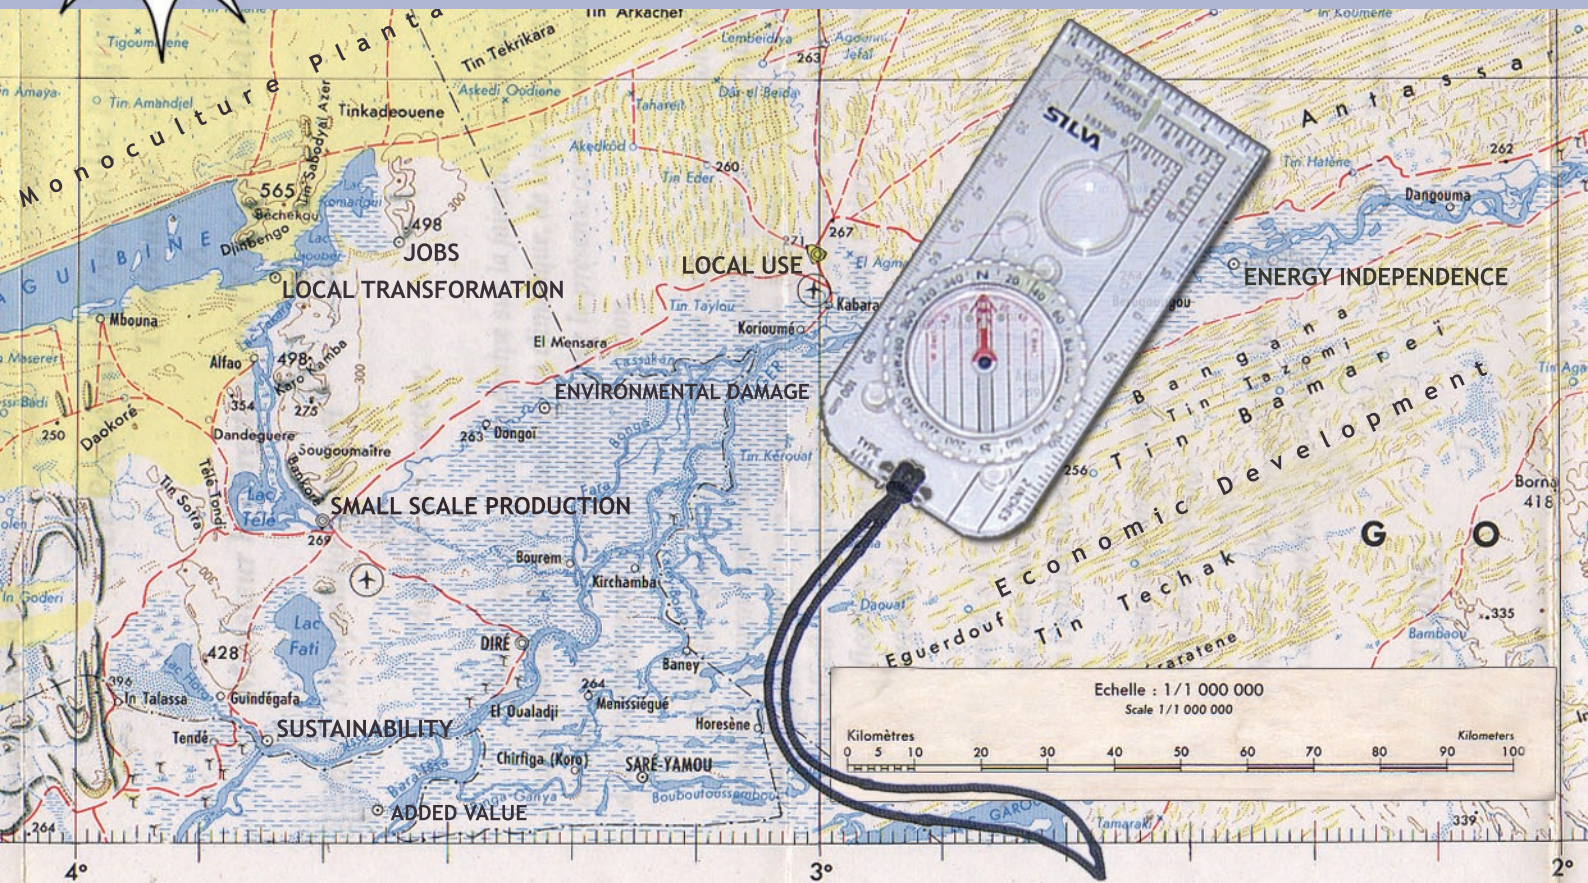

# The Bioenergy policy map: Where next...?

## International Workshop ‘Bioenergy Policies for Sustainable Development in Africa’ 25-26 Nov 2008, Bamako, Mali

WIP  
Munich

MFC Nyetaa  
(Mali-Folkecenter)

COMPETE is co-funded by the European Commission in the 6th Framework Programme - Specific Measures in Support of International Cooperation (INCO-CT-2006-032448).